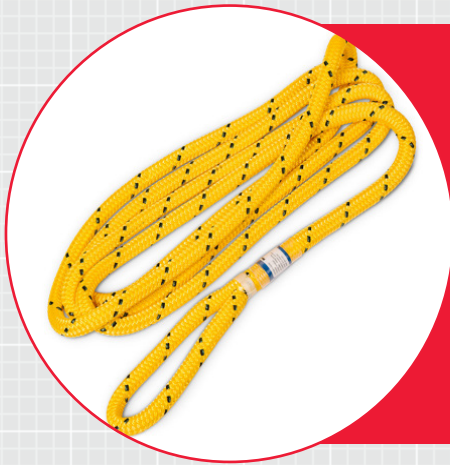

Marlow ^{DATASHEET}®

DEAD-EYE SLINGS

These traditional tree-rigging slings are made using our unique Raptor construction and are high strength, low stretch and have a hardwearing Blue Ocean® yarn cover with a PU coating. Available in four sizes with pre-spliced 100mm eyes.

Key Specifications:

Material:	Polyester
Lengths:	4m and 5m
Colour:	Red, yellow, blue and green
Properties:	PU coated, hardwearing, high strength and low stretch. Supplied pre-spliced.
Terminations	Spliced 100mm cloth protected eye

PERFORMANCE

DIAMETER	LENGTH	COLOUR	WEIGHT	MINIMUM BREAK LOAD
mm	m		g/m	kg
12	4 / 5	blue	111	3940
14	4 / 5	green	156	5010
16	4 / 5	red	193	5990
18	4 / 5	yellow	232	6550